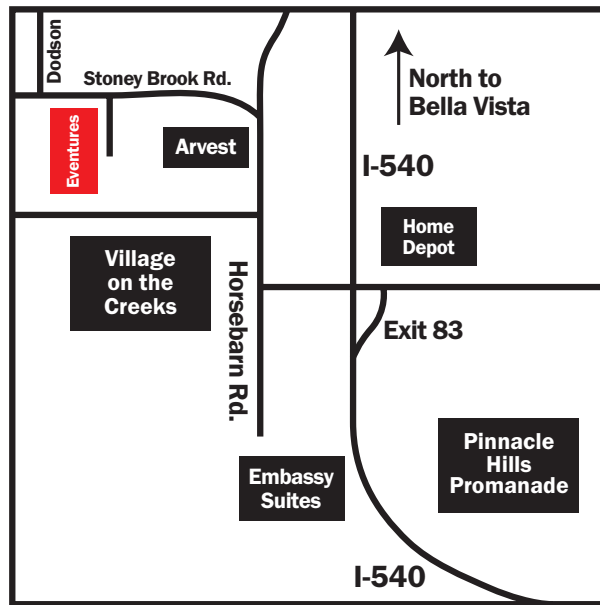

Pole Style

Size	Price
20x30	\$255.00
20x40	\$295.00
40x60	\$645.00
40x80	\$875.00
40x100.....	\$1,045.00

20x20 Tent Example

40x40 Tent Example

40x80 Tent Example

Fayetteville Showroom

Directions From I-540

1. Take Exit 67 Toward Fayetteville Business District.
2. Merge Right.
3. Take Joyce Blvd. Exit & Turn Right on Joyce Blvd.
4. Turn Left on Stearns St.
5. End at Eventsures on your Left.