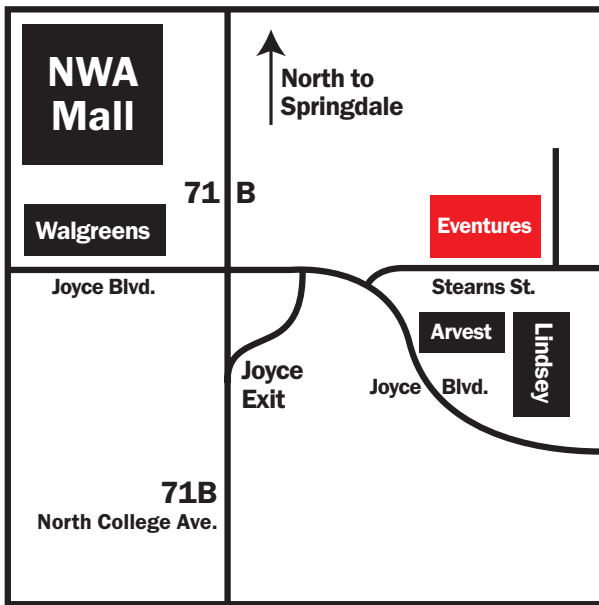

Pole Style

Size	Price
20x30	\$255.00
20x40	\$295.00
40x60	\$645.00
40x80	\$875.00
40x100.....	\$1,045.00

20x20 Tent Example

40x40 Tent Example

40x80 Tent Example

Fayetteville Showroom

Directions From I-540

1. Take Exit 67 Toward Fayetteville Business District.
2. Merge Right.
3. Take Joyce Blvd. Exit & Turn Right on Joyce Blvd.
4. Turn Left on Stearns St.
5. End at Eventsures on your Left.