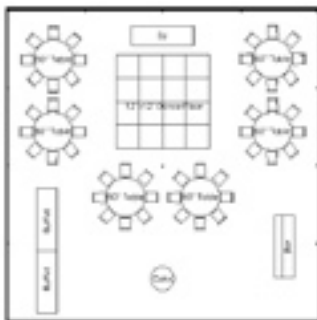

40x40 Tent Example