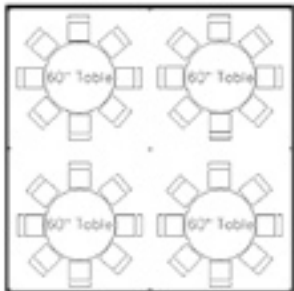

Frame Style

Size	Sq. Ft.	Cathedral	Buffet	Seated	Price
10x10	100	18	11	10	$100.00
10x20	200	32	22	20	$150.00
20x20	400	65	54	40	$175.00
40x40	1600	260	220	160	$700.00
40x60	2400	390	325	240	$1050.00
40x80	3200	520	430	320	$1,400.00

Pole Style

Size	Price
20x30	$255.00
20x40	$295.00
40x60	$645.00
40x80	$875.00
40x100.....	$1,045.00

20x20 Tent Example